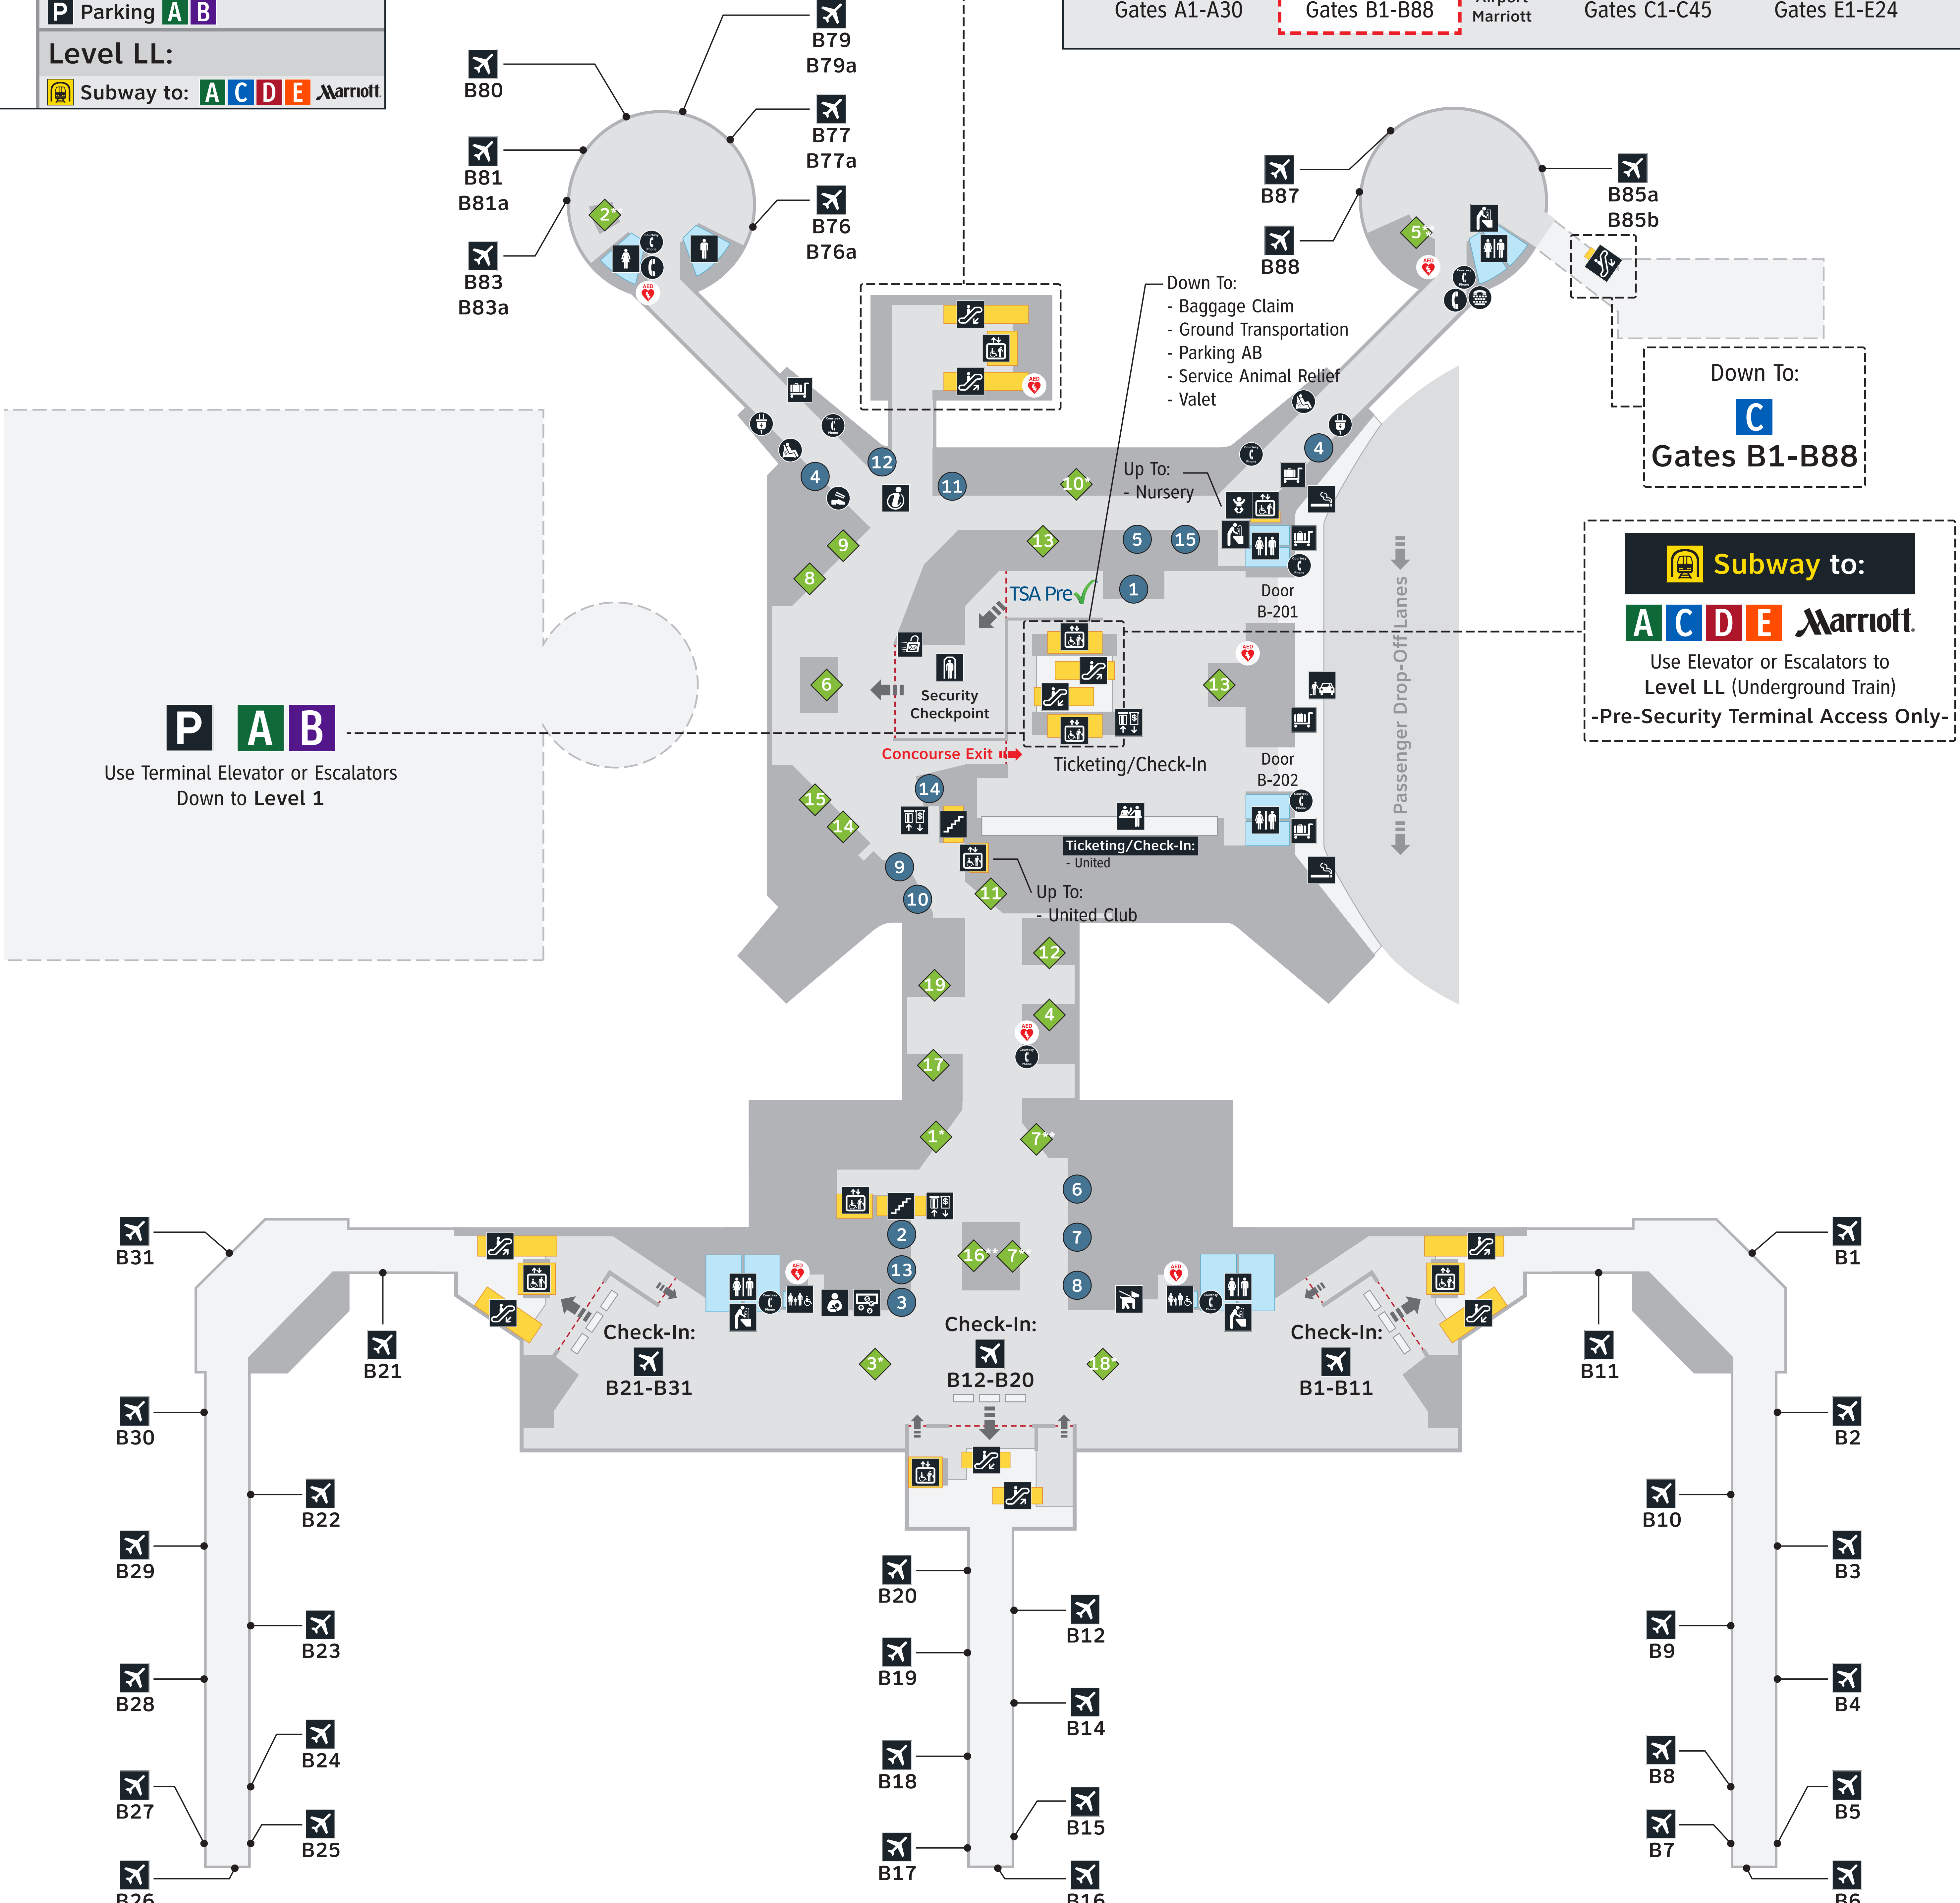

B Terminal Levels

Level 3:
Skyway to: **A C D E**

Level 2:
YOU ARE HERE
Gates B1-B88
Ticketing/Check-In
Walkway to: **C**

Level 1:
Baggage Claim
Ground Transportation
Passenger Pick-Up
Parking **A B**

Level LL:
Subway to: **A C D E** Marriott

Airport Directory

George Bush Intercontinental Airport

YOU ARE HERE

Gates A1-A30   Gates B1-B88   Houston Airport Marriott   Gates C1-C45   Gates E1-E24

Gates D1-D12
International Departures

International Arrivals

Skyway to:
A C D E

Use Station Elevator or Escalators to
Level 3 Platform Area (Elevated Train)
-Secured Concourse Access Only-

Subway to:
A C D E Marriott

Use Elevator or Escalators to
Level LL (Underground Train)
-Pre-Security Terminal Access Only-

Airlines

- Airlines:
  - United
- Lounges:
  - United Club (Mezzanine Level)

Amenities & Services

- AED
- ATM
- Baggage Carts
- Courtesy Phones
- Curbside Check-In
- Currency Exchange
- Elevators
- Escalators
- Family Restrooms
- Gates
- Interactive Visitor Kiosks
- MailSafe Express
- Massage Chairs
- Mothers Rooms
- Nursery
- Parking
- Rapid Charger Machines ($)
- Restrooms
- Security Checkpoint
- Service Animal Relief
- Shoe Shine
- Smoking Areas
- Stairs
- Telephones
- Ticketing/Check-In
- TTY Phones
- Water Bottle Filling Stations

Dining

- 1 3rd Bar Eating House*
- 2 American Craft Tavern**
- 3 Barcúterie*
- 4 Bullritos
- 5 Cafe Adobe***
- 6 Chick-fil-A
- 7 CIBO Express Gourmet Market**
- 8 El Real
- 9 freshii
- 10 Hard Rock Cafe*
- 11 Jason's Deli
- 12 Panda Express
- 13 Peet's Coffee**
- 14 Ray's BBQ Shack
- 15 Smashburger
- 16 Starbucks**
- 17 Tagliare**
- 18 The Frutería*
- 19 Whataburger

Shopping

- 1 Allen's Landing
- 2 Brookstone
- 3 Duty Free Store
- 4 FuelRod SwapBox Kiosk
- 5 iStore
- 6 iStore Boutique
- 7 Johnston & Murphy
- 8 Natalie's Candy Jar
- 9 Rocky Mountain Chocolate Factory
- 10 Spanx
- 11 Spirit of the Red Horse
- 12 Sunglass Icon
- 13 The Body Shop
- 14 The Wall Street Journal
- 15 Univision